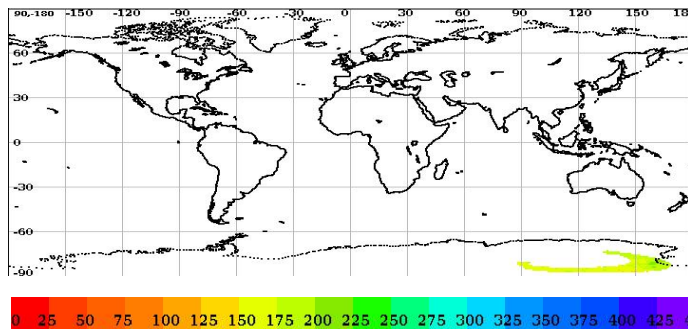

Scatsat-1 Scatterometer Level-2A Data Quality Evaluation Report

Satellite	Sensor	Start Orbit	End Orbit
SCATSAT-1	Scatterometer	13824	13825
WV Cells Along	WV Cells Across	EquatorCrossDate	Production Date
45	72	01-01-1970	08-05-2019
Direction	WVC Size(km)	Processor Version	
SN	25	v1.1.3	

Brightness Temperature

Inner Beam (HH)