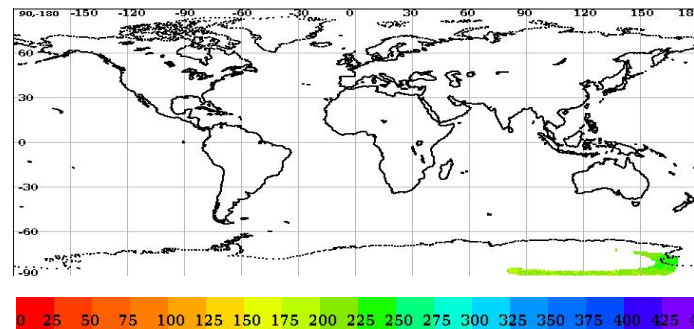

Outer Beam (VV)