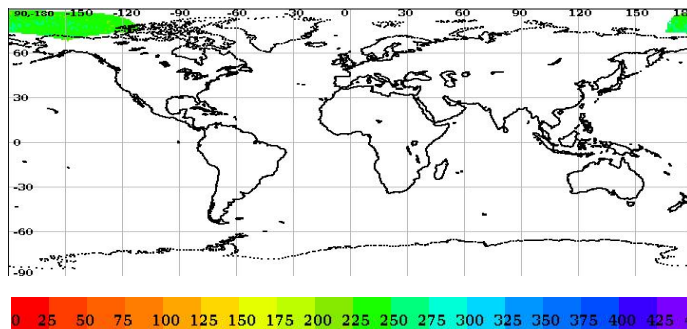

Scatsat-1 Scatterometer Level-2A Data Quality Evaluation Report

Satellite	Sensor	Start Orbit	End Orbit
SCATSAT-1	Scatterometer	13367	13368
WV Cells Along	WV Cells Across	EquatorCrossDate	Production Date
33	36	01-01-1970	07-04-2019
Direction	WVC Size(km)	Processor Version	
SN	50	v1.1.3	

Brightness Temperature

Inner Beam (HH)