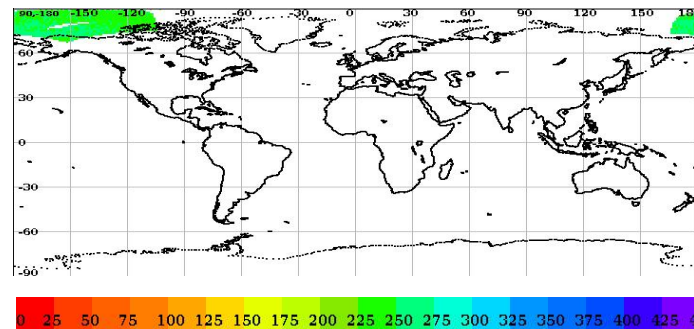

Outer Beam (VV)