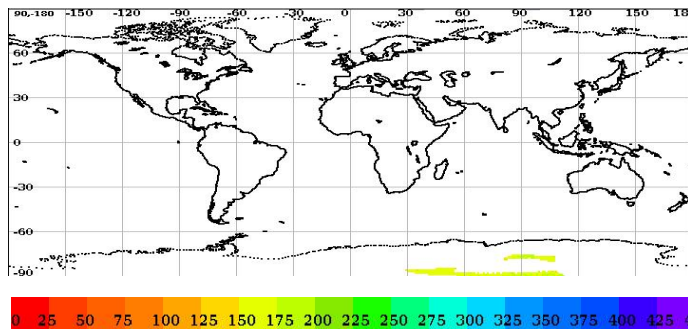

Scatsat-1 Scatterometer Level-2A Data Quality Evaluation Report

Satellite	Sensor	Start Orbit	End Orbit
SCATSAT-1	Scatterometer	4503	4504
WV Cells Along	WV Cells Across	EquatorCrossDate	Production Date
25	72	01-01-1970	02-08-2017
Direction	WVC Size(km)	Processor Version	
SN	25	v1.1.2	

Brightness Temperature

Inner Beam (HH)