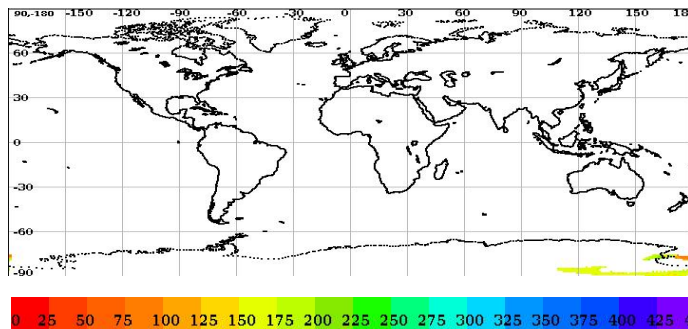

Scatsat-1 Scatterometer Level-2A Data Quality Evaluation Report

Satellite	Sensor	Start Orbit	End Orbit
SCATSAT-1	Scatterometer	6820	6821
WV Cells Along	WV Cells Across	EquatorCrossDate	Production Date
13	36	01-01-1970	09-01-2018
Direction	WVC Size(km)	Processor Version	
SN	50	v1.1.2	

Brightness Temperature

Inner Beam (HH)