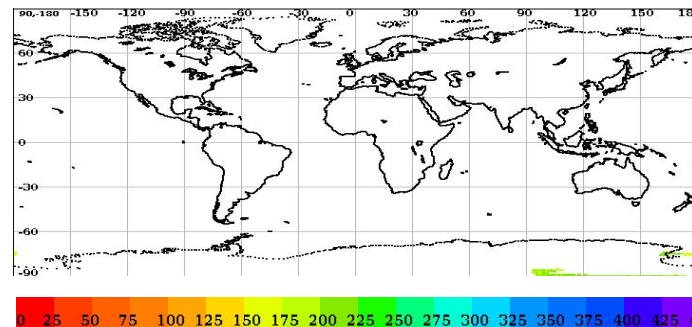

Outer Beam (VV)