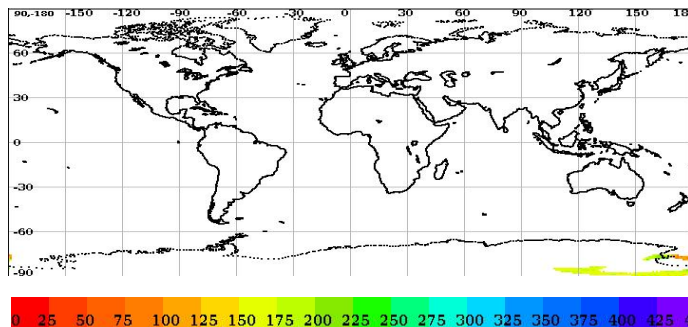

Scatsat-1 Scatterometer Level-2A Data Quality Evaluation Report

Satellite	Sensor	Start Orbit	End Orbit
SCATSAT-1	Scatterometer	11953	11954
WV Cells Along	WV Cells Across	EquatorCrossDate	Production Date
26	72	01-01-1970	29-12-2018
Direction	WVC Size(km)	Processor Version	
SN	25	v1.1.3	

Brightness Temperature

Inner Beam (HH)