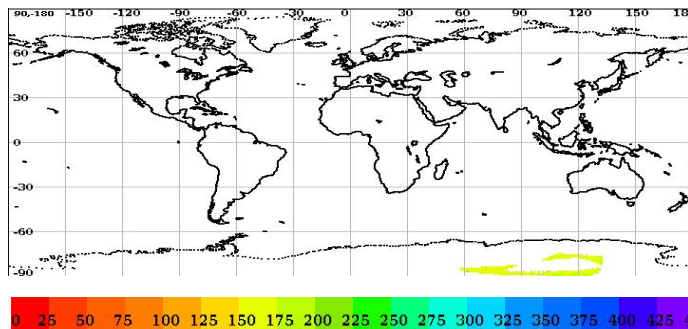

Scatsat-1 Scatterometer Level-2A Data Quality Evaluation Report

Satellite	Sensor	Start Orbit	End Orbit
SCATSAT-1	Scatterometer	6880	6881
WV Cells Along	WV Cells Across	EquatorCrossDate	Production Date
14	36	01-01-1970	13-01-2018
Direction	WVC Size(km)	Processor Version	
SN	50	v1.1.2	

Brightness Temperature

Inner Beam (HH)