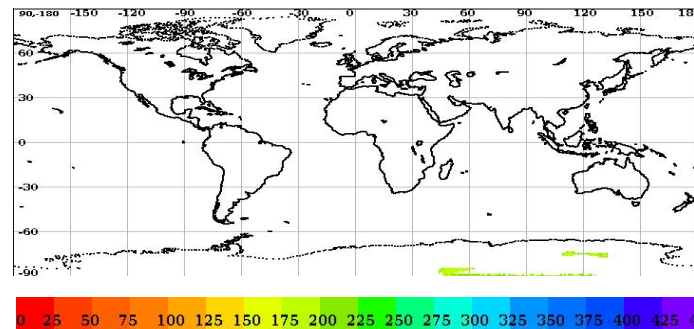

Outer Beam (VV)