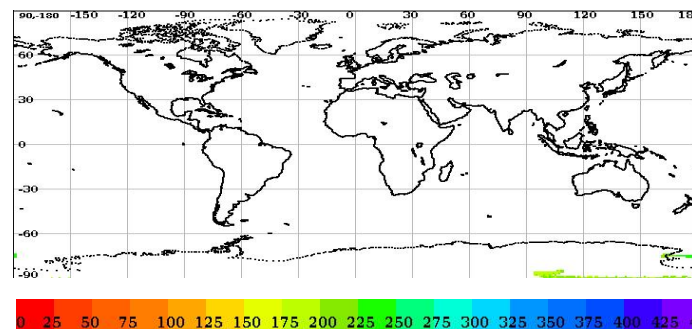

# Scatsat-1 Scatterometer Level-2A Data Quality Evaluation Report

Satellite	Sensor	Start Orbit	End Orbit
SCATSAT-1	Scatterometer	5051	5052
WV Cells Along	WV Cells Across	EquatorCrossDate	Production Date
13	36	01-01-1970	09-09-2017
Direction	WVC Size(km)	Processor Version	
SN	50	v1.1.2	

## Brightness Temperature

Inner Beam (HH)

Outer Beam (VV)