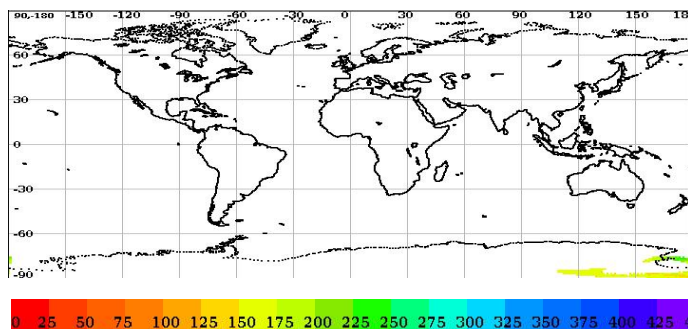

# Scatsat-1 Scatterometer Level-2A Data Quality Evaluation Report

Satellite	Sensor	Start Orbit	End Orbit
SCATSAT-1	Scatterometer	5051	5052
WV Cells Along	WV Cells Across	EquatorCrossDate	Production Date
13	36	01-01-1970	09-09-2017
Direction	WVC Size(km)	Processor Version	
SN	50	v1.1.2	

## Brightness Temperature

Inner Beam (HH)

Outer Beam (VV)