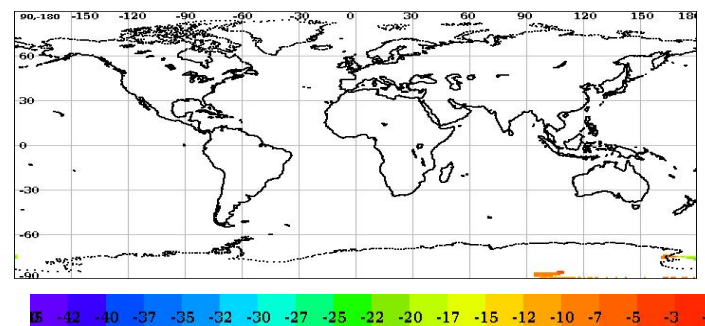

## Brightness Temperature

Inner Beam (HH)

Outer Beam (VV)

## Sigma0(dB)

Inner Beam (HH)

Outer Beam (VV)