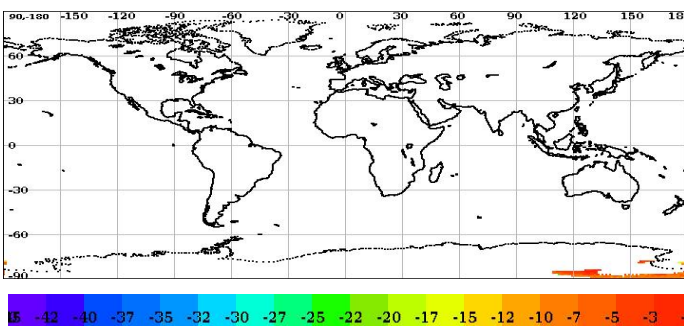

## Brightness Temperature

Inner Beam (HH)

Outer Beam (VV)

## Sigma0(dB)

Inner Beam (HH)

Outer Beam (VV)