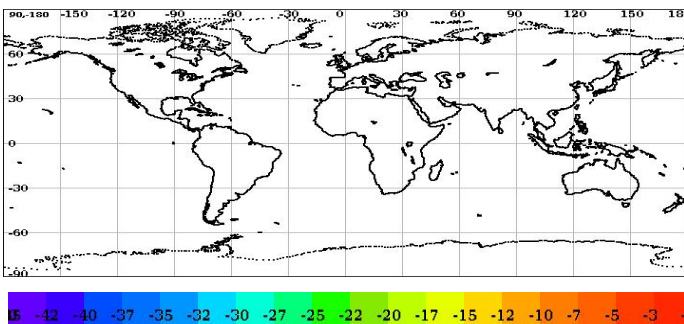

Brightness Temperature

Inner Beam (HH)

Outer Beam (VV)

Sigma0(dB)

Inner Beam (HH)

Outer Beam (VV)

Level-2A Cell-wise Deviations*

Static Parameter Statistics (variations over the cell grid) for the Inner and Outer Beam												
Parameter	Inner Beam (HH)						Outer Beam (VV)					
	Aft			Fore			Aft			Fore		
	Min Rng	Max Rng	Bad Occ. (%)	Min Rng	Max Rng	Bad Occ. (%)	Min Rng	Max Rng	Bad Occ. (%)	Min Rng	Max Rng	Bad Occ. (%)
Kpa	100000	-10000	0.00	100000	-10000	0.00	100000	-10000	0.00	100000	-10000	0.00
Kpb	100000	-10000	0.00	100000	-10000	0.00	100000	-10000	0.00	100000	-10000	0.00
Kpc	100000	-10000	0.00	100000	-10000	0.00	100000	-10000	0.00	100000	-10000	0.00
Inc. Angle(deg)	0.00	0.00	0.00	0.00	0.00	0.00	0.00	0.00	0.00	0.00	0.00	0.00
Delta Azi.Angle(deg)	100000	-10000	0.00	100000	-10000	0.00	100000	-10000	0.00	100000	-10000	0.00

Category wise Dynamic Parameter Statistics (Variations over the Cell grid)													
Parameter	Beam	Sea Aft			Sea Fore			Land Aft			Land Fore		
		Min Rng	Max Rng	Bad Occ. (%)	Min Rng	Max Rng	Bad Occ. (%)	Min Rng	Max Rng	Bad Occ. (%)	Min Rng	Max Rng	Bad Occ. (%)
SNR(dB)	Inner (HH)	100000 .00	-10000 0.00	0.00	100000 .00	-10000 0.00	0.00	100000 .00	-10000 0.00	0.00	100000 .00	-10000 0.00	0.00
	Outer (VV)	100000 .00	-10000 0.00	0.00	100000 .00	-10000 0.00	0.00	100000 .00	-10000 0.00	0.00	100000 .00	-10000 0.00	0.00
Sigma0(dB)	Inner (HH)	100000 .00	-10000 0.00	0.00	100000 .00	-10000 0.00	0.00	100000 .00	-10000 0.00	0.00	100000 .00	-10000 0.00	0.00
	Outer (VV)	100000 .00	-10000 0.00	0.00	100000 .00	-10000 0.00	0.00	100000 .00	-10000 0.00	0.00	100000 .00	-10000 0.00	0.00