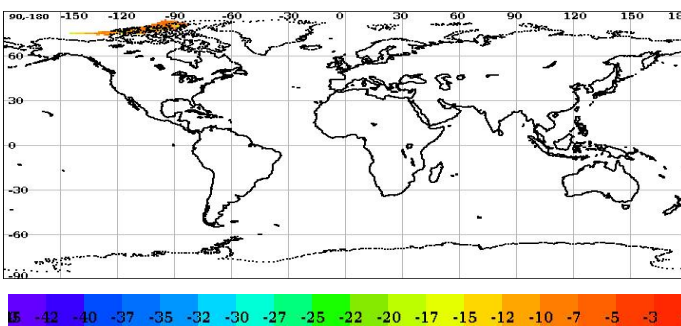

Brightness Temperature

Inner Beam (HH)

Outer Beam (VV)

Sigma0(dB)

Inner Beam (HH)

Outer Beam (VV)

Level-2A Cell-wise Deviations*

Static Parameter Statistics (variations over the cell grid) for the Inner and Outer Beam												
Parameter	Inner Beam (HH)						Outer Beam (VV)					
	Aft			Fore			Aft			Fore		
	Min Rng	Max Rng	Bad Occ. (%)	Min Rng	Max Rng	Bad Occ. (%)	Min Rng	Max Rng	Bad Occ. (%)	Min Rng	Max Rng	Bad Occ. (%)
Kpa	0.00	0.07	0.00	0.00	0.06	0.00	0.00	0.07	0.00	100000	-10000	0.00
Kpb	0.00	0.09	0.00	0.00	0.08	0.00	0.00	0.09	0.00	100000	-10000	0.00
Kpc	0.00	0.00	0.00	0.00	0.00	0.00	0.00	0.00	0.00	100000	-10000	0.00
Inc. Angle(deg)	0.00	0.00	0.00	0.00	0.00	0.00	0.00	0.00	0.00	0.00	0.00	0.00
Delta Azi.Angle(deg)	0.00	17.71	5.16	2.82	12.82	25.00	0.00	11.92	1.42	100000	-10000	0.00

Category wise Dynamic Parameter Statistics (Variations over the Cell grid)													
Parameter	Beam	Sea Aft			Sea Fore			Land Aft			Land Fore		
		Min Rng	Max Rng	Bad Occ. (%)	Min Rng	Max Rng	Bad Occ. (%)	Min Rng	Max Rng	Bad Occ. (%)	Min Rng	Max Rng	Bad Occ. (%)
SNR(dB)	Inner (HH)	0.00	16.13	0.00	2.50	6.10	0.00	0.00	11.92	0.00	100000	-10000	0.00
	Outer (VV)	0.00	18.76	0.00	100000	-10000	0.00	0.00	14.01	0.00	100000	-10000	0.00
Sigma0(dB)	Inner (HH)	0.00	14.73	0.00	2.63	6.28	0.00	0.00	10.34	0.00	100000	-10000	0.00
	Outer (VV)	0.00	18.47	0.00	100000	-10000	0.00	0.00	11.94	0.00	100000	-10000	0.00