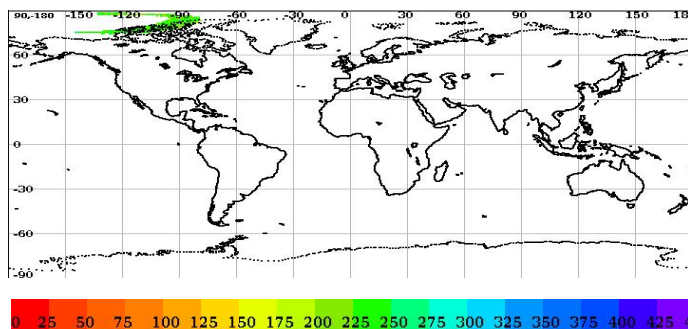

Scatsat-1 Scatterometer Level-2A Data Quality Evaluation Report

Satellite	Sensor	Start Orbit	End Orbit
SCATSAT-1	Scatterometer	12118	12119
WV Cells Along	WV Cells Across	EquatorCrossDate	Production Date
404	36	09-01-2019	11-01-2019
Direction	WVC Size(km)	Processor Version	
SN	50	v1.1.3	

Brightness Temperature

Inner Beam (HH)