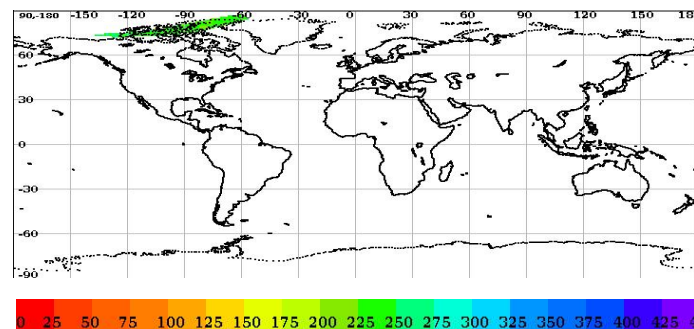

Outer Beam (VV)