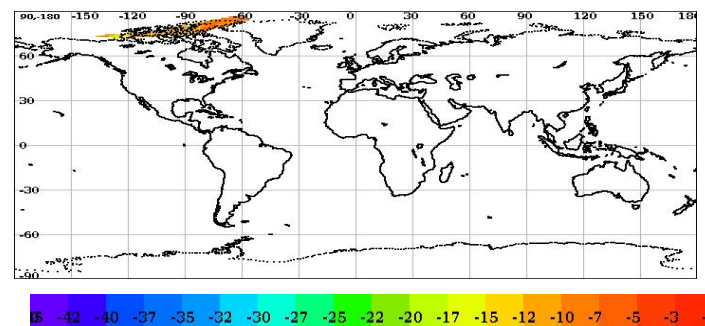

Brightness Temperature

Inner Beam (HH)

Outer Beam (VV)

Sigma0(dB)

Inner Beam (HH)

Outer Beam (VV)

Level-2A Cell-wise Deviations*

Static Parameter Statistics (variations over the cell grid) for the Inner and Outer Beam												
Parameter	Inner Beam (HH)						Outer Beam (VV)					
	Aft			Fore			Aft			Fore		
	Min Rng	Max Rng	Bad Occ. (%)	Min Rng	Max Rng	Bad Occ. (%)	Min Rng	Max Rng	Bad Occ. (%)	Min Rng	Max Rng	Bad Occ. (%)
Kpa	0.00	0.07	0.00	0.00	0.06	0.00	0.00	0.07	0.00	100000	-10000	0.00
Kpb	0.00	0.09	0.00	0.00	0.08	0.00	0.00	0.09	0.00	100000	-10000	0.00
Kpc	0.00	0.00	0.00	0.00	0.00	0.00	0.00	0.00	0.00	100000	-10000	0.00
Inc. Angle(deg)	0.00	0.00	0.00	0.00	0.00	0.00	0.00	0.00	0.00	0.00	0.00	0.00
Delta Azi.Angle(deg)	0.00	17.71	5.16	2.82	12.82	25.00	0.00	11.92	1.42	100000	-10000	0.00

Category wise Dynamic Parameter Statistics (Variations over the Cell grid)													
Parameter	Beam	Sea Aft			Sea Fore			Land Aft			Land Fore		
		Min Rng	Max Rng	Bad Occ. (%)	Min Rng	Max Rng	Bad Occ. (%)	Min Rng	Max Rng	Bad Occ. (%)	Min Rng	Max Rng	Bad Occ. (%)
SNR(dB)	Inner (HH)	0.00	16.13	0.00	2.50	6.10	0.00	0.00	11.92	0.00	100000	-10000	0.00
	Outer (VV)	0.00	18.76	0.00	100000	-10000	0.00	0.00	14.01	0.00	100000	-10000	0.00
Sigma0(dB)	Inner (HH)	0.00	14.73	0.00	2.63	6.28	0.00	0.00	10.34	0.00	100000	-10000	0.00
	Outer (VV)	0.00	18.47	0.00	100000	-10000	0.00	0.00	11.94	0.00	100000	-10000	0.00