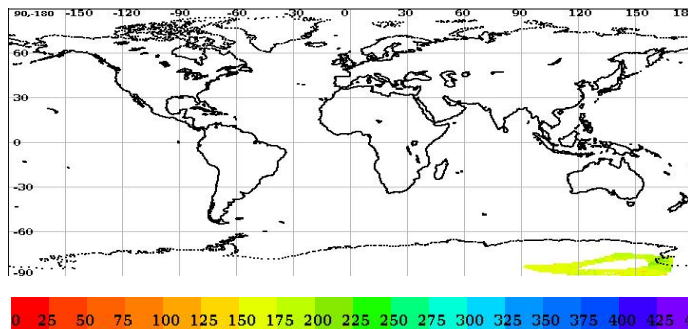

Scatsat-1 Scatterometer Level-2A Data Quality Evaluation Report

Satellite	Sensor	Start Orbit	End Orbit
SCATSAT-1	Scatterometer	6806	6807
WV Cells Along	WV Cells Across	EquatorCrossDate	Production Date
18	36	01-01-1970	08-01-2018
Direction	WVC Size(km)	Processor Version	
SN	50	v1.1.2	

Brightness Temperature

Inner Beam (HH)