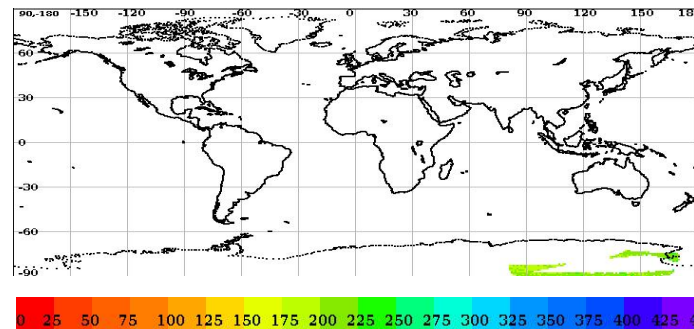

Outer Beam (VV)