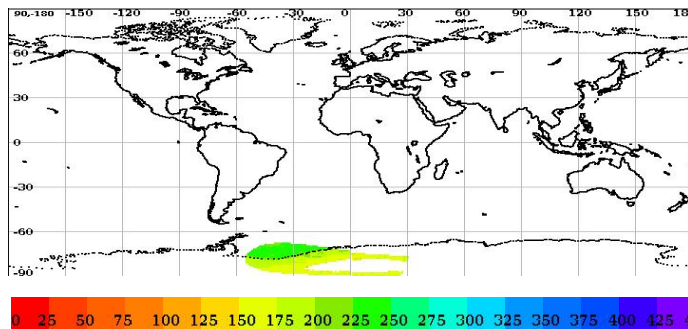

Scatsat-1 Scatterometer Level-2A Data Quality Evaluation Report

Satellite	Sensor	Start Orbit	End Orbit
SCATSAT-1	Scatterometer	3738	3739
WV Cells Along	WV Cells Across	EquatorCrossDate	Production Date
810	72	11-06-2017	11-06-2017
Direction	WVC Size(km)	Processor Version	
SN	25	v1.1.2	

Brightness Temperature

Inner Beam (HH)