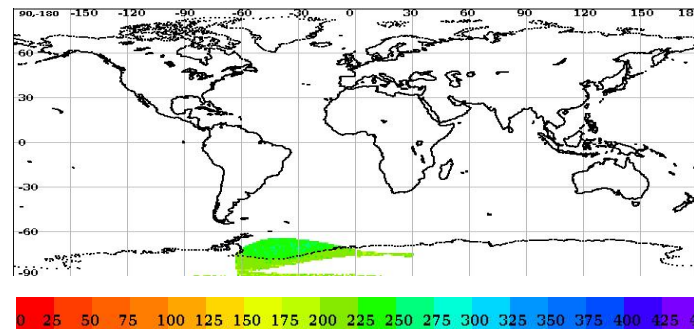

Outer Beam (VV)