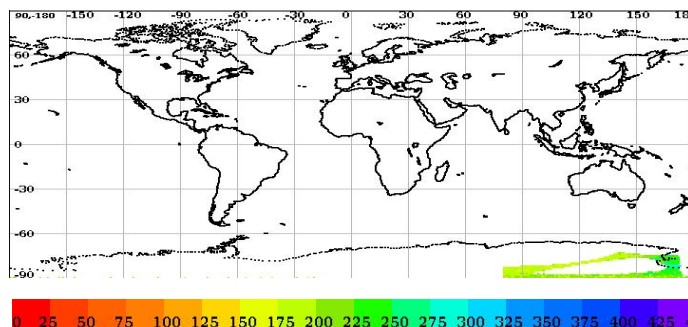

Outer Beam (VV)