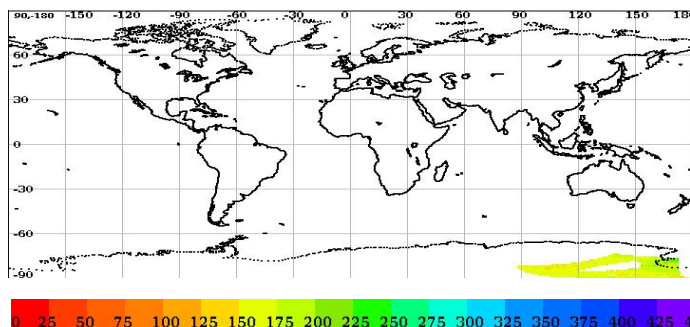

Scatsat-1 Scatterometer Level-2A Data Quality Evaluation Report

Satellite	Sensor	Start Orbit	End Orbit
SCATSAT-1	Scatterometer	4283	4284
WV Cells Along	WV Cells Across	EquatorCrossDate	Production Date
21	36	01-01-1970	18-07-2017
Direction	WVC Size(km)	Processor Version	
SN	50	v1.1.2	

Brightness Temperature

Inner Beam (HH)