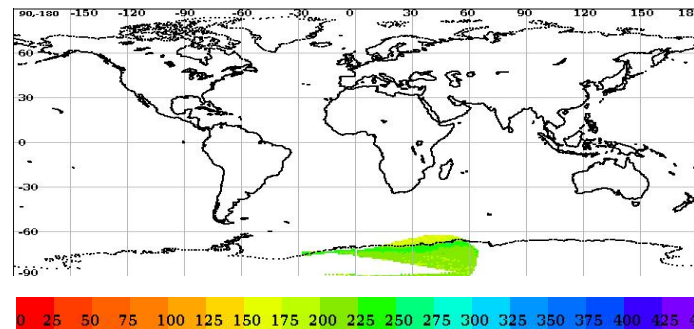

Outer Beam (VV)