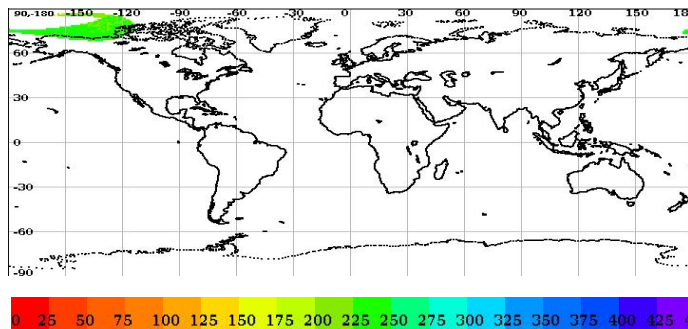

# Scatsat-1 Scatterometer Level-2A Data Quality Evaluation Report

Satellite	Sensor	Start Orbit	End Orbit
SCATSAT-1	Scatterometer	11656	11657
WV Cells Along	WV Cells Across	EquatorCrossDate	Production Date
802	72	09-12-2018	09-12-2018
Direction	WVC Size(km)	Processor Version	
SN	25	v1.1.3	

## Brightness Temperature

Inner Beam (HH)

Outer Beam (VV)