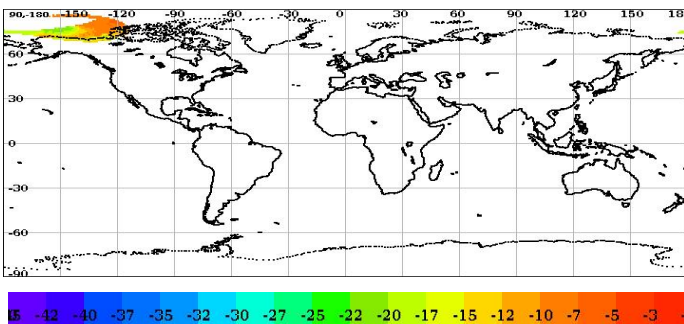

## Brightness Temperature

Inner Beam (HH)

Outer Beam (VV)

## Sigma0(dB)

Inner Beam (HH)

Outer Beam (VV)