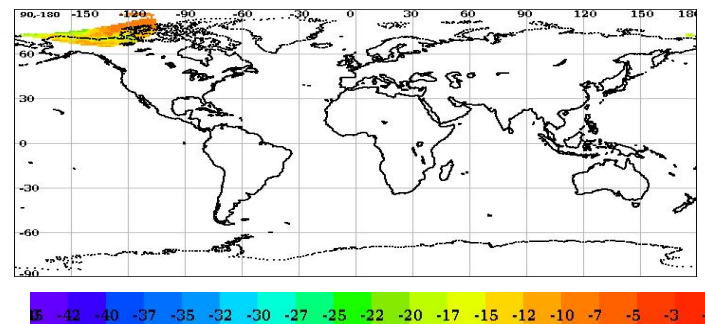

## Brightness Temperature

Inner Beam (HH)

Outer Beam (VV)

## Sigma0(dB)

Inner Beam (HH)

Outer Beam (VV)