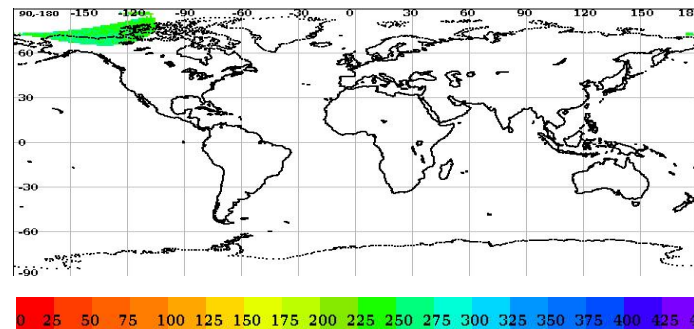

# Scatsat-1 Scatterometer Level-2A Data Quality Evaluation Report

Satellite	Sensor	Start Orbit	End Orbit
SCATSAT-1	Scatterometer	11656	11657
WV Cells Along	WV Cells Across	EquatorCrossDate	Production Date
802	72	09-12-2018	09-12-2018
Direction	WVC Size(km)	Processor Version	
SN	25	v1.1.3	

## Brightness Temperature

Inner Beam (HH)

Outer Beam (VV)