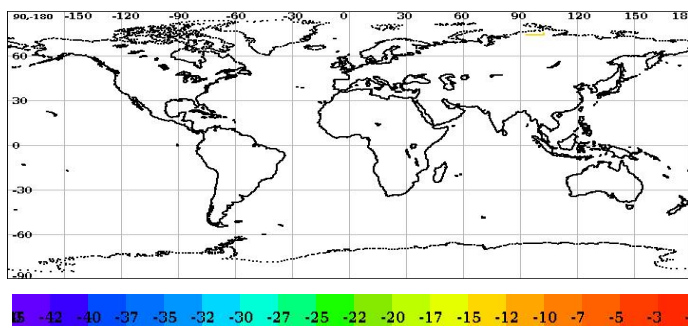

## Brightness Temperature

Inner Beam (HH)

Outer Beam (VV)

## Sigma0(dB)

Inner Beam (HH)

Outer Beam (VV)