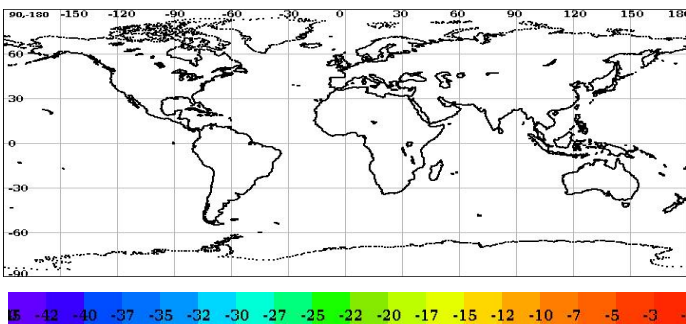

## Brightness Temperature

Inner Beam (HH)

Outer Beam (VV)

## Sigma0(dB)

Inner Beam (HH)

Outer Beam (VV)