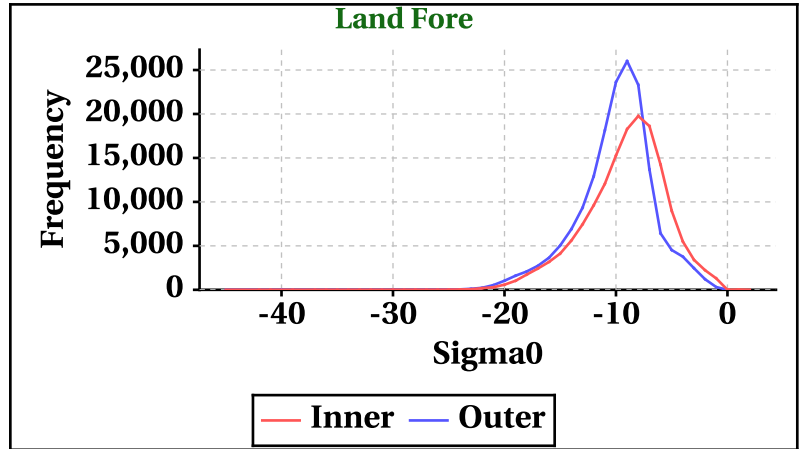

Dynamic Range (Data Histograms)

Sigma0(db)

Inner Beam (HH)				
	Land Aft	Land Fore	Sea Aft	Sea Fore
Min	-47	-45	-66	-66
Max	2	2	-1	-1

Outer Beam (VV)				
	Land Aft	Land Fore	Sea Aft	Sea Fore
Min	-52	-45	-61	-61
Max	1	-1	-1	-1