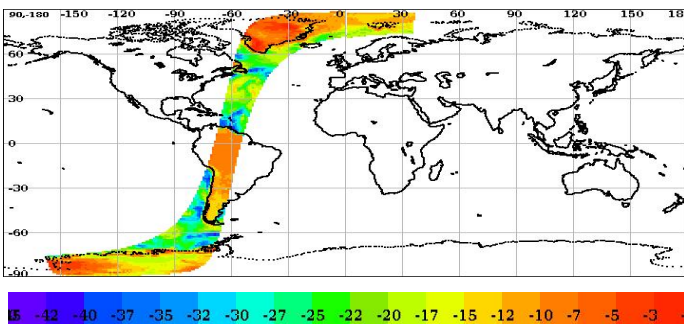

## Brightness Temperature

Inner Beam (HH)

Outer Beam (VV)

## Sigma0(dB)

Inner Beam (HH)

Outer Beam (VV)