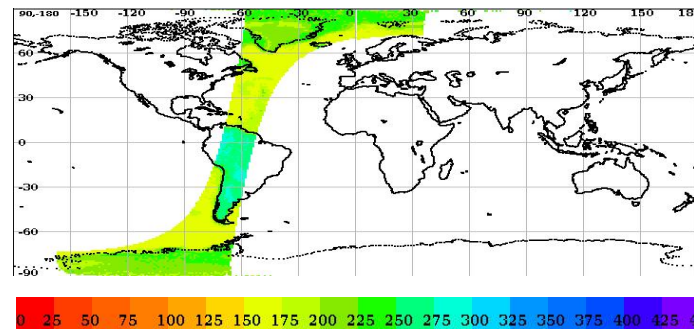

# Scatsat-1 Scatterometer Level-2A Data Quality Evaluation Report

Satellite	Sensor	Start Orbit	End Orbit
SCATSAT-1	Scatterometer	2166	2167
WV Cells Along	WV Cells Across	EquatorCrossDate	Production Date
813	72	22-02-2017	22-02-2017
Direction	WVC Size(km)	Processor Version	
NS	25	1.1.1	

## Brightness Temperature

Inner Beam (HH)

Outer Beam (VV)