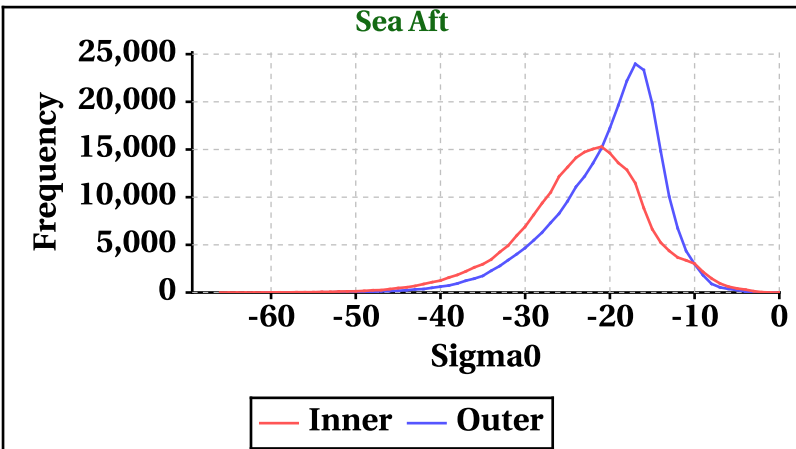

Dynamic Range (Data Histograms)

Sigma0(db)

Inner Beam (HH)				
	Land Aft	Land Fore	Sea Aft	Sea Fore
Min	-47	-45	-66	-66
Max	2	2	-1	-1

Outer Beam (VV)				
	Land Aft	Land Fore	Sea Aft	Sea Fore
Min	-52	-45	-61	-61
Max	1	-1	-1	-1