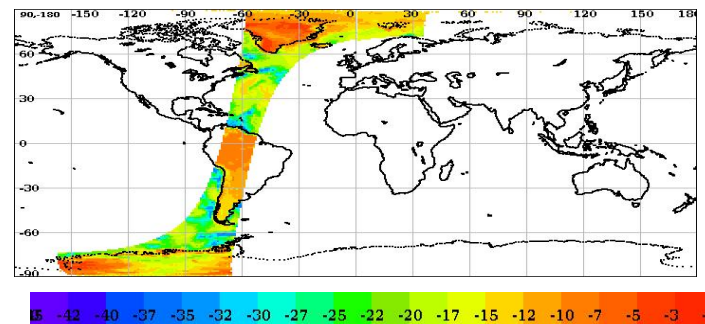

## Brightness Temperature

Inner Beam (HH)

Outer Beam (VV)

## Sigma0(dB)

Inner Beam (HH)

Outer Beam (VV)