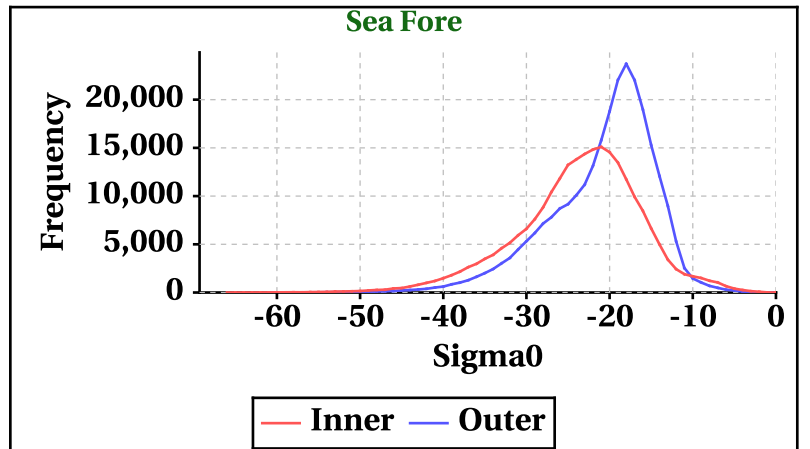

Dynamic Range (Data Histograms)

Sigma0(db)

Inner Beam (HH)				
	Land Aft	Land Fore	Sea Aft	Sea Fore
Min	-47	-45	-66	-66
Max	2	2	-1	-1

Outer Beam (VV)				
	Land Aft	Land Fore	Sea Aft	Sea Fore
Min	-52	-45	-61	-61
Max	1	-1	-1	-1