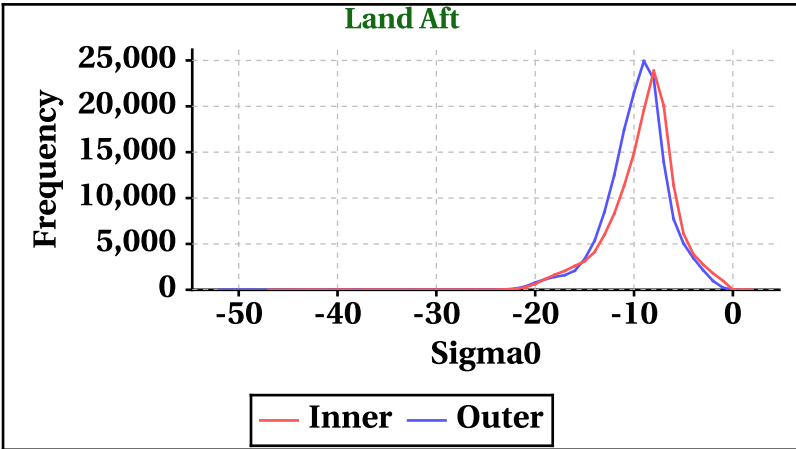

Dynamic Range (Data Histograms)

Sigma0(db)

Inner Beam (HH)				
	Land Aft	Land Fore	Sea Aft	Sea Fore
Min	-47	-45	-66	-66
Max	2	2	-1	-1

Outer Beam (VV)				
	Land Aft	Land Fore	Sea Aft	Sea Fore
Min	-52	-45	-61	-61
Max	1	-1	-1	-1