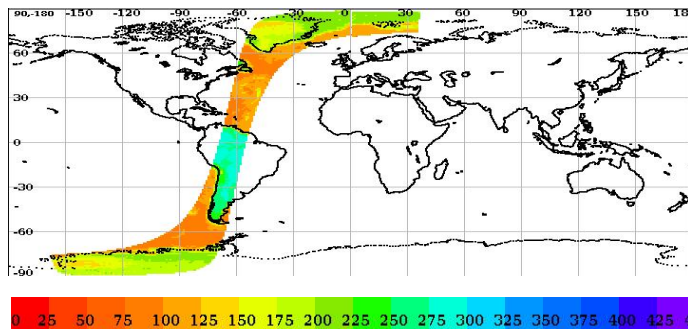

# Scatsat-1 Scatterometer Level-2A Data Quality Evaluation Report

Satellite	Sensor	Start Orbit	End Orbit
SCATSAT-1	Scatterometer	2166	2167
WV Cells Along	WV Cells Across	EquatorCrossDate	Production Date
813	72	22-02-2017	22-02-2017
Direction	WVC Size(km)	Processor Version	
NS	25	1.1.1	

## Brightness Temperature

Inner Beam (HH)

Outer Beam (VV)