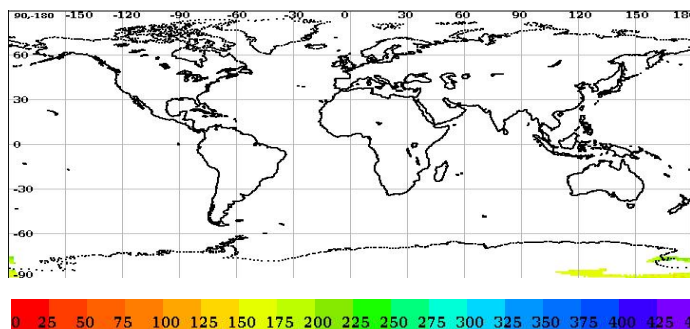

Scatsat-1 Scatterometer Level-2A Data Quality Evaluation Report

Satellite	Sensor	Start Orbit	End Orbit
SCATSAT-1	Scatterometer	15926	15927
WV Cells Along	WV Cells Across	EquatorCrossDate	Production Date
13	36	01-01-1970	29-09-2019
Direction	WVC Size(km)	Processor Version	
SN	50	v1.1.3	

Brightness Temperature

Inner Beam (HH)